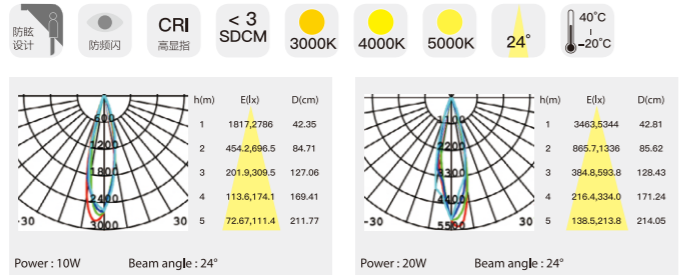

M35-格栅模块 M35-Magnetic Linear Spot Light

型号	功率	光通量	使用温度	电压	尺寸
VK-35-LB-5	10W	630lm	-20°C~+40°C	DC48V	L137xW34xH60mm
VK-35-LB-10	20W	1265lm	-20°C~+40°C	DC48V	L267xW34xH60mm
VK-35-LB-15	30W	/	-20°C~+40°C	DC48V	L402xW34xH60mm