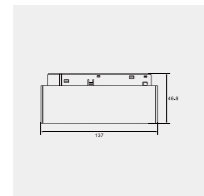

M35-泛光模块 M35-Magnetic Linear Light

型号	功率	光通量	使用温度	电压	尺寸
VK-35-DFS-133	6W	285lm	-20°C~+40°C	DC48V	L137xW34xH60mm
VK-35-DFS-300	9W	590lm	-20°C~+40°C	DC48V	L300xW34xH60mm
VK-35-DFS-600	18W	1210lm	-20°C~+40°C	DC48V	L600xW34xH60mm

防眩设计 防频闪 CRI 高显指 < 3 SDCM 3000K 4000K 5000K 120° 40°C / -20°C