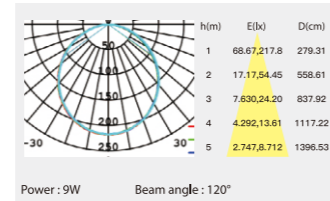

适用场景 For use with

- 办公、展览展示、店铺、餐厅、别墅会所等商业空间。
commercial occasion, such as office, exhibition, shop, restaurant, villa, etc