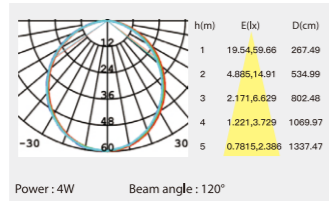

M35-泛光模块 M35-Magnetic Linear Light

型号	功率	光通量	使用温度	电压	尺寸
VK-35-DFS-133	6W	285lm	-20°C~+40°C	DC48V	L137xW34xH60mm
VK-35-DFS-300	9W	590lm	-20°C~+40°C	DC48V	L300xW34xH60mm
VK-35-DFS-600	18W	1210lm	-20°C~+40°C	DC48V	L600xW34xH60mm

防眩设计 防频闪 CRI 高显指 < 3 SDCM 3000K 4000K 5000K 120° 40°C / -20°C