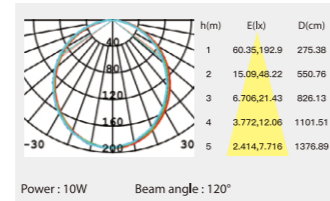

M35-泛光模块 M35-Magnetic Linear Light

型号	功率	光通量	使用温度	电压	尺寸
VK-35-DFS-133	6W	285lm	-20°C~+40°C	DC48V	L137xW34xH60mm
VK-35-DFS-300	9W	590lm	-20°C~+40°C	DC48V	L300xW34xH60mm
VK-35-DFS-600	18W	1210lm	-20°C~+40°C	DC48V	L600xW34xH60mm

防眩设计 防频闪 CRI 高显指 < 3 SDCM 3000K 4000K 5000K 120° 40°C / -20°C