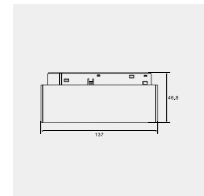

M20-泛光模块 M20-Magnetic Linear Light

型号	功率	光通量	使用温度	电压	尺寸
VK-20-DFS-133	4W	160lm	-20°C~+40°C	DC48V	L137xW22xH47mm
VK-20-DFS-300	10W	525lm	-20°C~+40°C	DC48V	L300xW22xH47mm
VK-20-DFS-600	18W	840lm	-20°C~+40°C	DC48V	L600xW22xH47mm

防眩设计 防频闪 CRI 高显指 < 3 SDCM 3000K 4000K 5000K 120° 40°C / -20°C