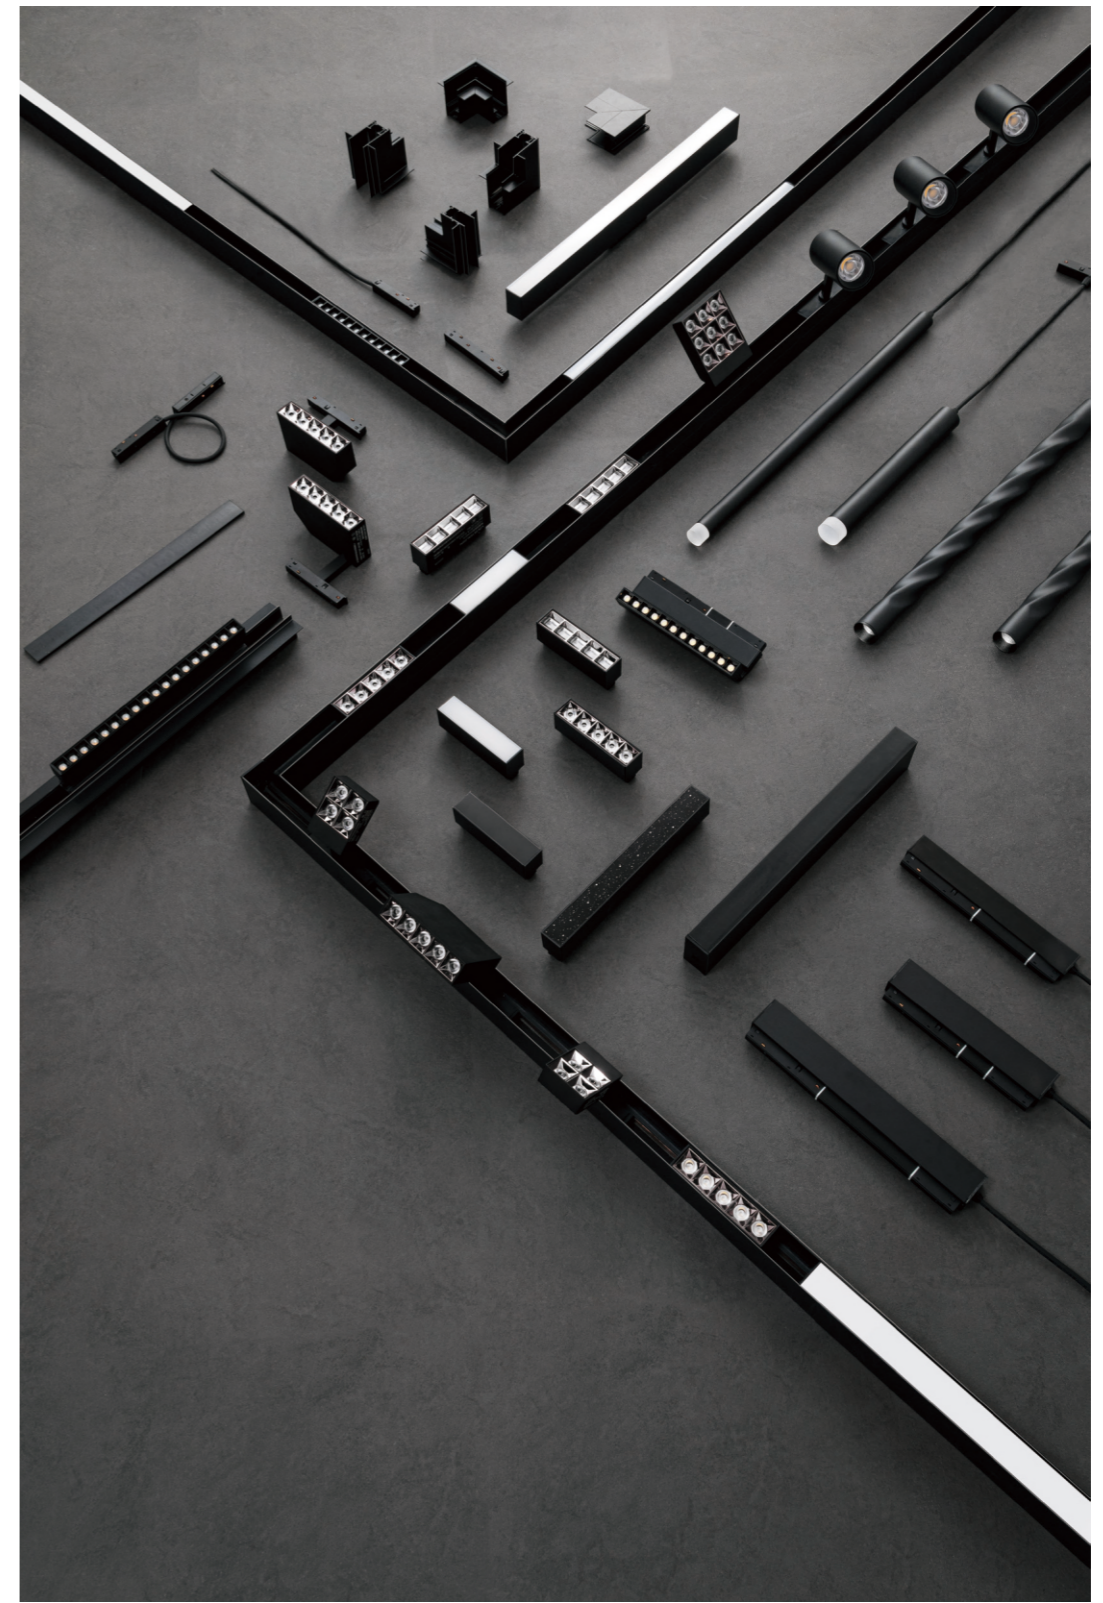

MAGNETIC CORNER 转角