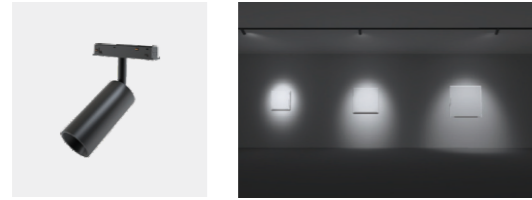

M20-导轨射灯模块 M20-Magnetic Track Light

型号	功率	光通量	使用温度	电压	尺寸
VK-20-TL-3W	3W	235lm	-20°C~+40°C	DC48V	Φ30×60mm
VK-20-TL-7W	7W	580lm	-20°C~+40°C	DC48V	Φ45×90mm
VK-20-TL-12W	12W	970lm	-20°C~+40°C	DC48V	Φ45×130mm
VK-20-TL-18W	18W	1740lm	-20°C~+40°C	DC48V	Φ60×148mm

M20/M35-导轨射灯模块 M20/M35-Magnetic Track Light

型号	功率	光通量	使用温度	电压	尺寸
VK-XG-5	10W	/	-20°C~+40°C	DC48V	L180xW165xH34mm

M35-导轨射灯模块 M35-Magnetic Track Light

型号	功率	光通量	使用温度	电压	尺寸
VK-35-TL-3W	3W	235lm	-20°C~+40°C	DC48V	Φ30×60mm
VK-35-TL-7W	7W	580lm	-20°C~+40°C	DC48V	Φ45×90mm
VK-35-TL-12W	12W	970lm	-20°C~+40°C	DC48V	Φ45×130mm
VK-35-TL-18W	18W	1740lm	-20°C~+40°C	DC48V	Φ60×148mm

M20/M35-导轨射灯模块 M20/M35-Magnetic Track Light

型号	功率	光通量	使用温度	电压	尺寸
VK-XG-4	8W	/	-20°C~+40°C	DC48V	L122xW158xH30mm