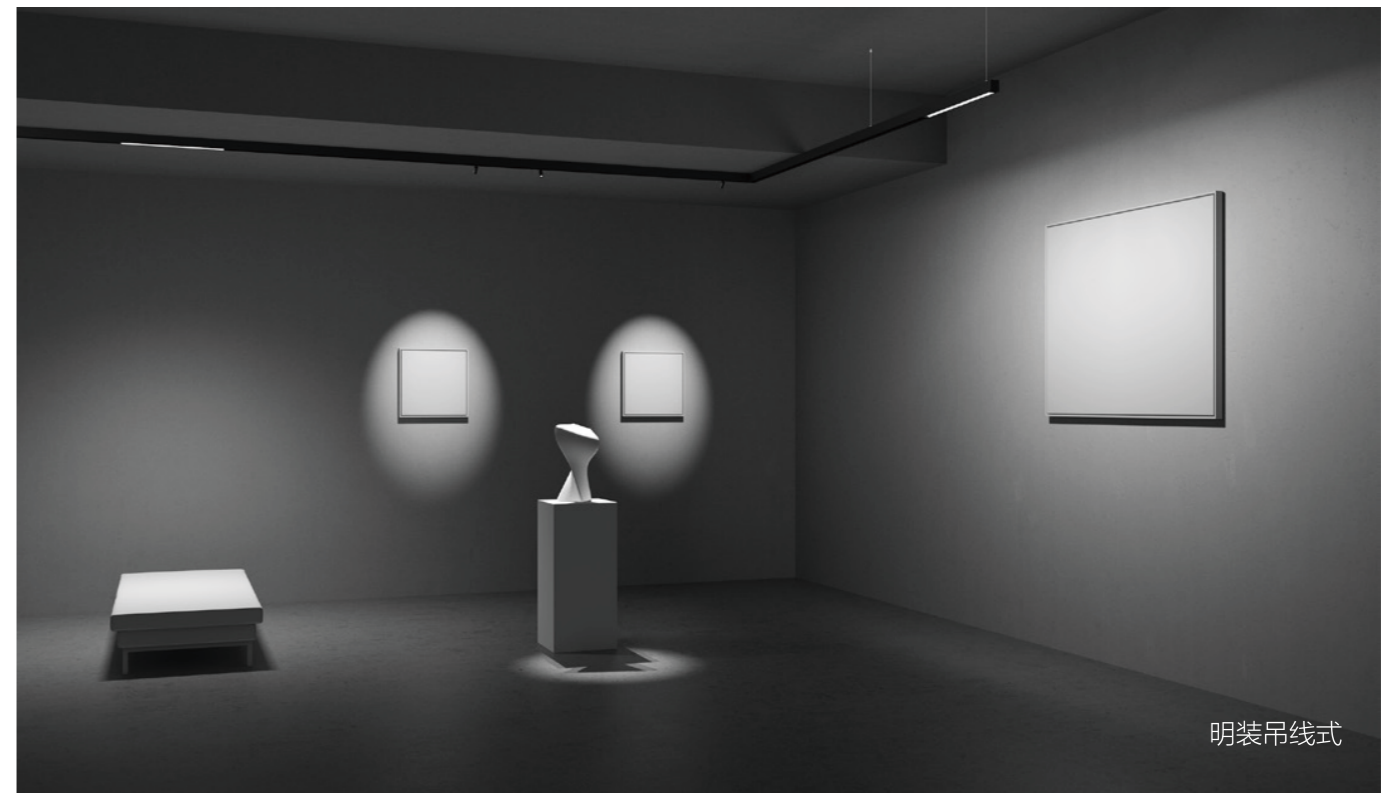

SYSTEM

SYSTEM

深浅的错落，有着空间延伸的效果，使人感觉开阔而放松，
与现代简约家居环境搭配，外形精致简洁又彰显品位。

The deep and shallow staggering has the effect of extending the space,
making people feel open and relaxed,
Paired with a modern minimalist home environment, the shape is
exquisite and concise, yet highlights the taste.

嵌入式

明装吊线式

灵活的组合满足不同的空间需求

Be your own lighting designer

磁吸轨道通过不同的轨道槽配件组合成不同形体，满足相应空间与家具布置，更加灵活地形成虚拟有趣空间灯光区隔。

更加系统化的照明效果实现方案，提供了同时满足一个空间的多种照明需求，一般照明、重点照明、洗墙照明、区域任务照明甚至间接照明都可以轻松实现。

Easily Achieve different lighting, visual and physical effects with the flexibility of the combinations of magnetic tracks and lamps. Unlimited redesign with the ease of moving luminaires within the track. Different fittings and corner connectors allow you to create complex combination not only on the ceiling. The ability to quickly and easily modify the placement of lamps gives you a great flexibility both at the design stage and during use.