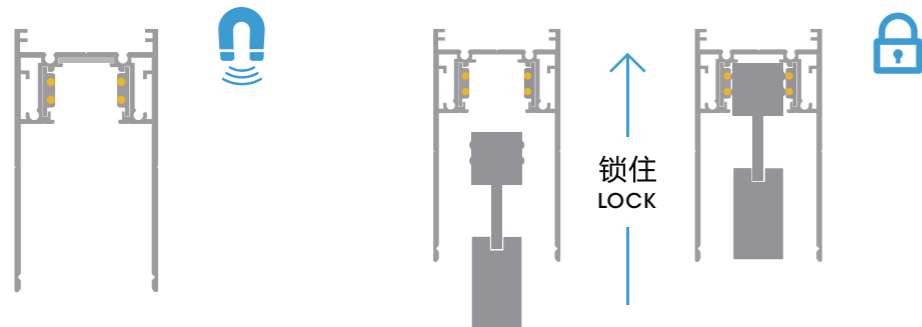

嵌入式

明装吊线式

灵活的组合满足不同的空间需求

Be your own lighting designer

磁吸轨道通过不同的轨道槽配件组合成不同形体，满足相应空间与家具布置，更加灵活地形成虚拟有趣空间灯光区隔。

更加系统化的照明效果实现方案，提供了同时满足一个空间的多种照明需求，一般照明、重点照明、洗墙照明、区域任务照明甚至间接照明都可以轻松实现。

Easily Achieve different lighting, visual and physical effects with the flexibility of the combinations of magnetic tracks and lamps. Unlimited redesign with the ease of moving luminaires within the track. Different fittings and corner connectors allow you to create complex combination not only on the ceiling. The ability to quickly and easily modify the placement of lamps gives you a great flexibility both at the design stage and during use.

MAGNETIC

磁吸系统让安装变得更便捷

Safe, easy and quick to install

磁吸安装

磁吸结构可以轻松地将本系统相应配套的灯具安全地吸附在轨道内，轻松地来回滑动并完成相应灯具角度的调节，单手即可完成

The voltage inside the track is 48V. This voltage is safe for humans, so it can be used in places within easy reach. No special tools are required to install or moving luminaires within the track. Beam angle can also be adjusted easily without any tools. Exclusive protector is used to ensure the safety.

安全的固定锁住

强力的磁吸功与独有的加强卡扣固定结构，能与相应灯具的匹配，确保灯具与轨道之间通过磁力迅速锁定灯位，并牢牢地固定在轨道上。

MAGNETIC

磁吸驱动电源 Emilux Recessed driver

独家专利磁吸驱动电源，在轨道中安装，
提高空间利用率，安装更便捷。

This invention has been patented by our company.
Easy and quick to install.No special tools are
needed to attach and detach the recessed driver
within the track.