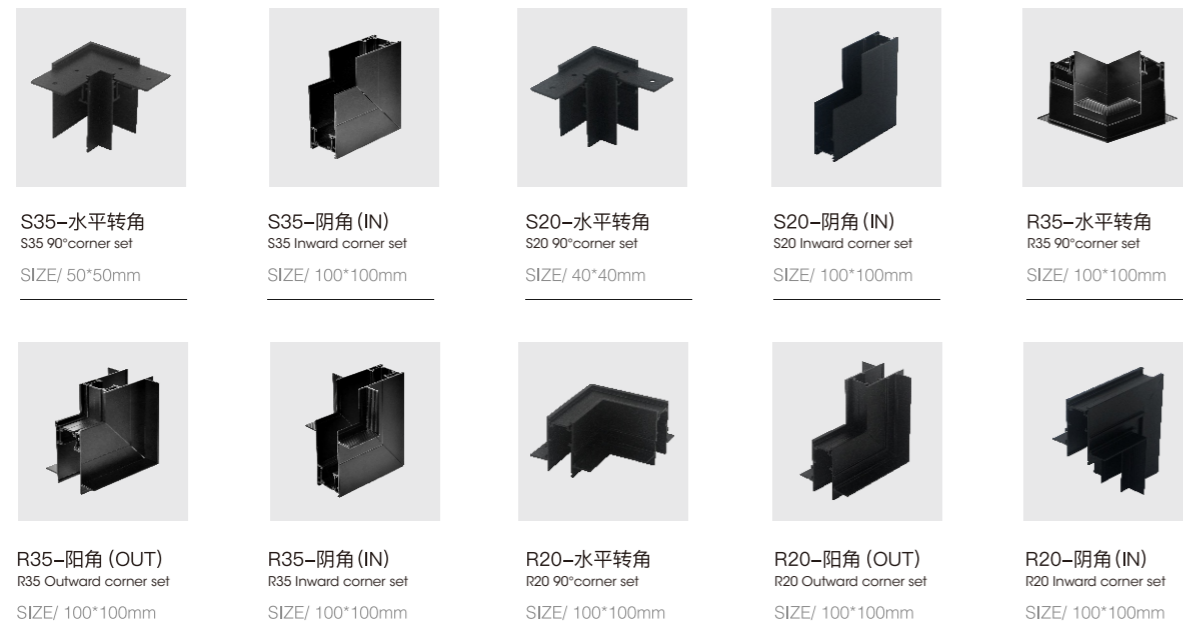

MAGNETIC CORNER 转角