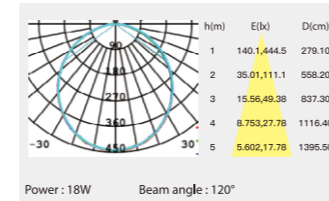

适用场景 For use with

- 办公、展览展示、店铺、餐厅、别墅会所等商业空间。
commercial occasion, such as office, exhibition, shop, restaurant, villa, etc