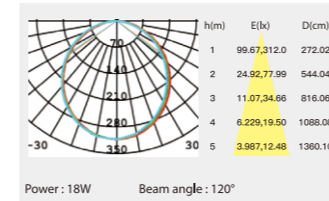

M35-泛光模块 M35-Magnetic Linear Light

型号	功率	光通量	使用温度	电压	尺寸
VK-35-DFS-133	6W	285lm	-20°C~+40°C	DC48V	L137xW34xH60mm
VK-35-DFS-300	9W	590lm	-20°C~+40°C	DC48V	L300xW34xH60mm
VK-35-DFS-600	18W	1210lm	-20°C~+40°C	DC48V	L600xW34xH60mm

防眩设计 防频闪 CRI 高显指 < 3 SDCM 3000K 4000K 5000K 120° 40°C / -20°C