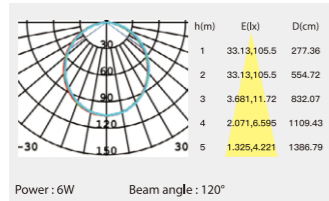

适用场景 For use with

- 办公、展览展示、店铺、餐厅、别墅会所等商业空间。
commercial occasion, such as office, exhibition, shop, restaurant, villa, etc