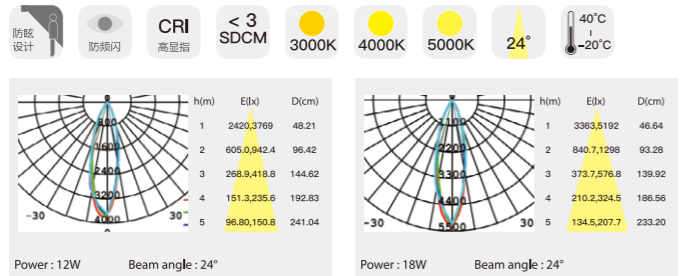

M20-格栅模块 M20-Magnetic Linear Spot Light

型号	功率	光通量	使用温度	电压	尺寸
VK-20-LB-12	12W	1140lm	-20°C~+40°C	DC48V	L220xW22xH47mm
VK-20-LB-18	18W	1510lm	-20°C~+40°C	DC48V	L329xW22xH47mm