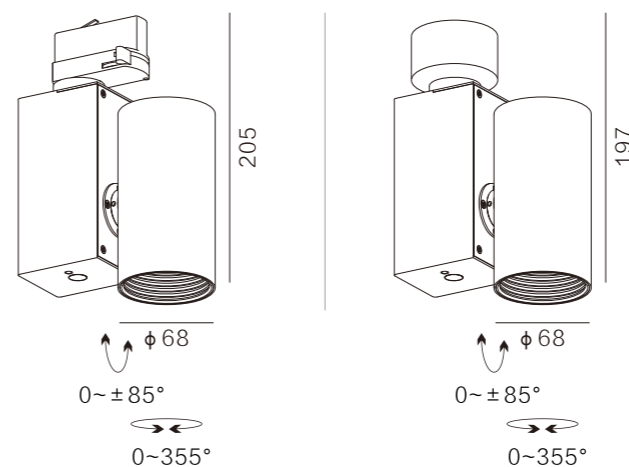

Track Model: **EM-33**

Power: 20W
Lumen: 1460lm
Input voltage: AC 220~240V 50/60Hz
Beam angle: 15°~50° 调节
Color temperature: 2700K~5000K 调节
Surface color: White or Black
CRI: ≥90