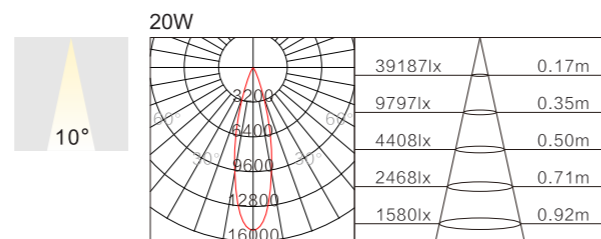

EML-0512

12W

813lm

AC 220~240V 50/60Hz

5°

2700K/3000K/4000K

White or Black

≥90