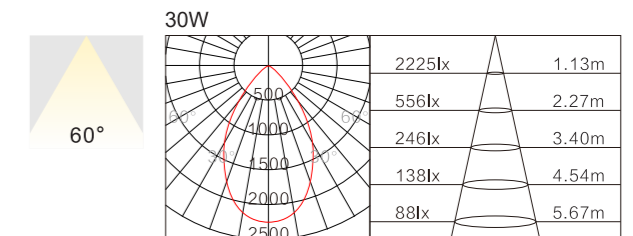

EML-0230

30W

2256lm

AC 220~240V 50/60Hz

10°/15°/24°

2700K/3000K/4000K

White or Black

≥90