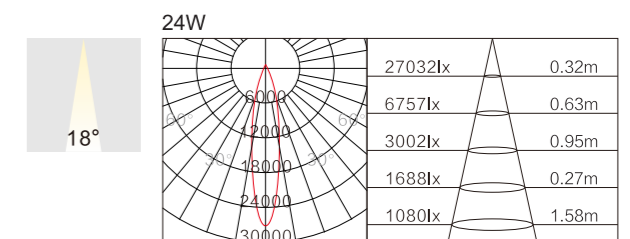

Track Model: **EM-35**

Power: 24W
Lumen: 1560lm
Input voltage: AC 220~240V 50/60Hz
Beam angle: 15°~50° 调节
Color temperature: 2700K~5000K 调节
Surface color: White or Black
CRI: ≥90