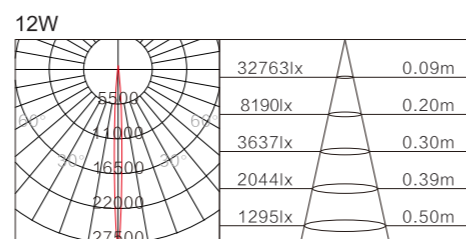

Track Model: **EM-33**

Power: 20W
Lumen: 1460lm
Input voltage: AC 220~240V 50/60Hz
Beam angle: 15°~50° 调节
Color temperature: 2700K~5000K 调节
Surface color: White or Black
CRI: ≥90