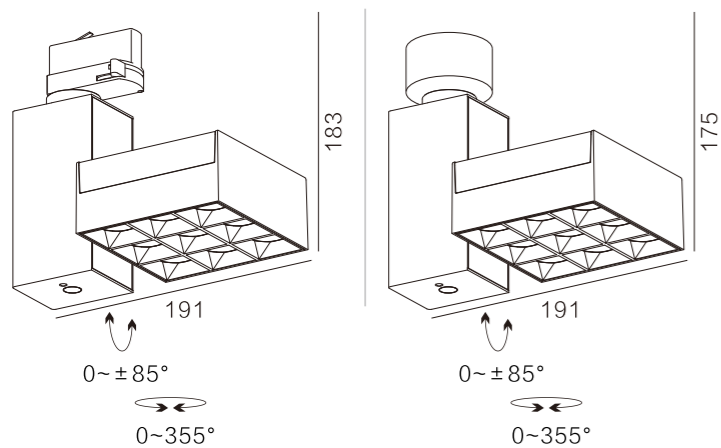

Track Model: **EM-31**

Power: 24W
Lumen: 1752lm
Input voltage: AC 220~240V 50/60Hz
Beam angle: 15°/24°/36°
Color temperature: 2700K/3000K/4000K
Surface color: White or Black
CRI: ≥90