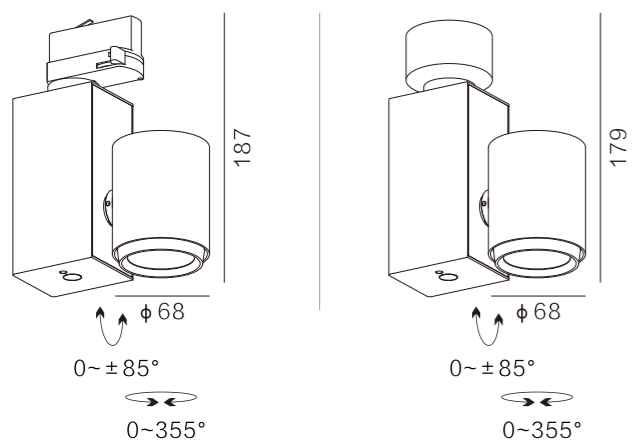

Track Model: **EM-34**

Power: 12W
Lumen: 813lm
Input voltage: AC 220~240V 50/60Hz
Beam angle: 5°
Color temperature: 2700K/3000K/4000K
Surface color: White or Black
CRI: ≥90