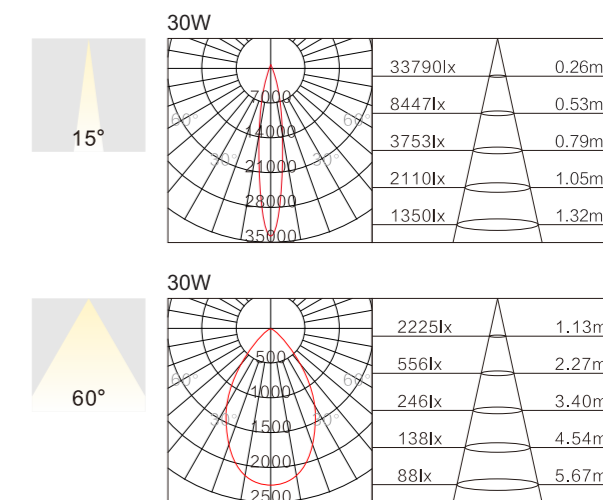

Track Model: **EM-0220**

Power: 20W  
 Lumen: 1890lm  
 Input voltage: AC 220~240V 50/60Hz  
 Beam angle: 6°/8°/10°/15°  
 Color temperature: 2700K /3000K/4000K  
 Surface color: White or Black  
 CRI: ≥90

**EM-0120**

Power: 20W  
 Lumen: 1300lm  
 Input voltage: AC 220~240V 50/60Hz  
 Beam angle: 15°~60° 调节  
 Color temperature: 2700K~5000K 调节  
 Surface color: White or Black  
 CRI: ≥90

**EM-0230**

Power: 30W  
 Lumen: 2256lm  
 Input voltage: AC 220~240V 50/60Hz  
 Beam angle: 10°/24°/36°  
 Color temperature: 2700K /3000K/4000K  
 Surface color: White or Black  
 CRI: ≥90

**EM-0130**

Power: 30W  
 Lumen: 1950lm  
 Input voltage: AC 220~240V 50/60Hz  
 Beam angle: 15°~60° 调节  
 Color temperature: 2700K~5000K 调节  
 Surface color: White or Black  
 CRI: ≥90

Track Model: **EM-32**

Power: 20W

Lumen: 1890lm

Input voltage: AC 220~240V 50/60Hz

Beam angle: 8°/10°/15°/24°

Color temperature: 2700K/3000K/4000K

Surface color: White or Black

CRI: ≥90

**EML-0512**