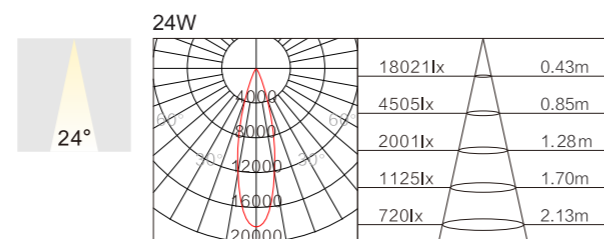

Track Model: **EM-32**

Power: 24W
Lumen: 1752lm
Input voltage: AC 220~240V 50/60Hz
Beam angle: 10°/24°/36°
Color temperature: 2700K/3000K/4000K
Surface color: White or Black
CRI: ≥90