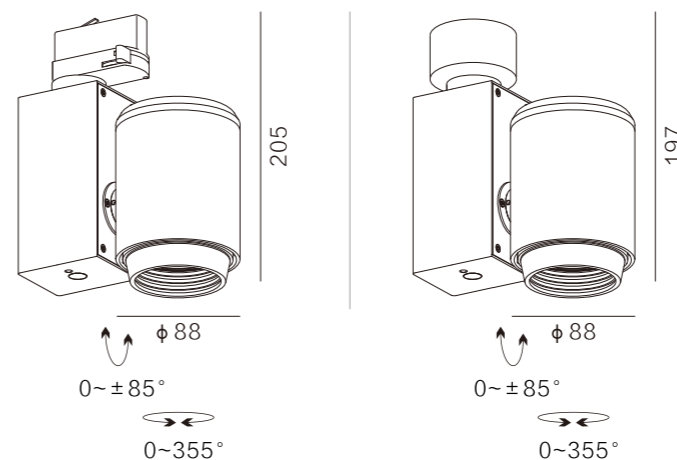

Track Model: **EM-35**

Power: 24W
Lumen: 1560lm
Input voltage: AC 220~240V 50/60Hz
Beam angle: 15°~50° 调节
Color temperature: 2700K~5000K 调节
Surface color: White or Black
CRI: ≥90