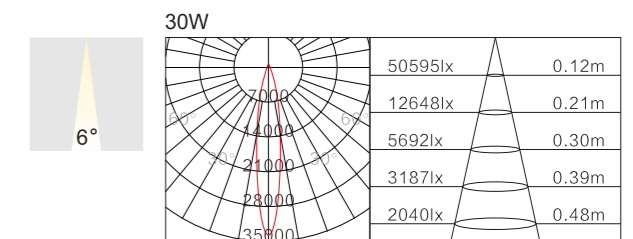

EML-0230

30W

2256lm

AC 220~240V 50/60Hz

10°/15°/24°

2700K/3000K/4000K

White or Black

≥90