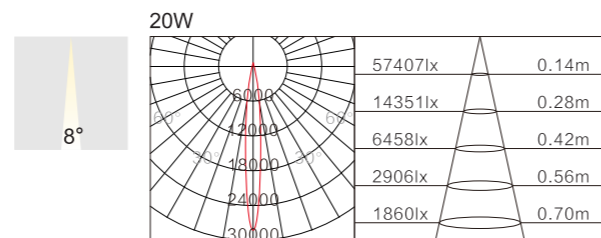

EML-0512

12W

813lm

AC 220~240V 50/60Hz

5°

2700K/3000K/4000K

White or Black

≥90