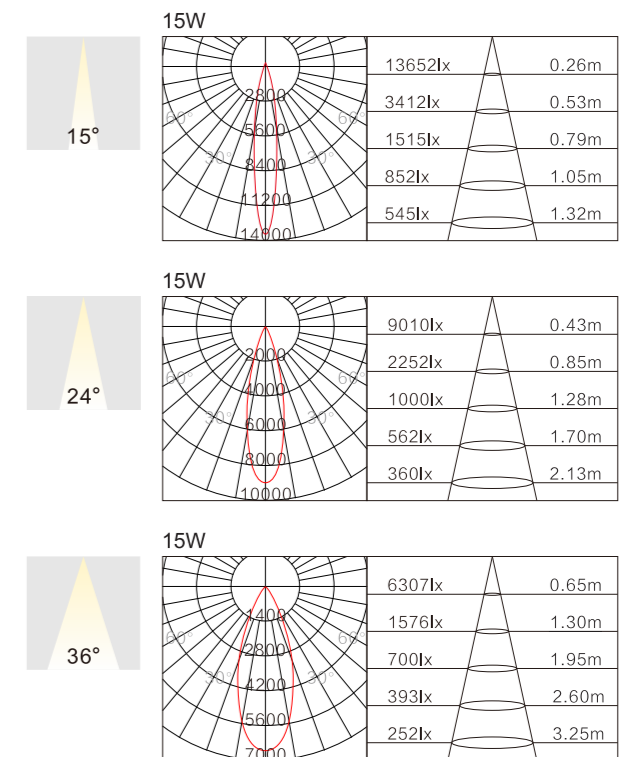

Power: 20W  
 Lumen: 1460lm  
 Input voltage: AC 220~240V 50/60Hz  
 Beam angle: 15°~50° 调节  
 Color temperature: 2700K~5000K 调节  
 Surface color: White or Black  
 CRI: ≥90

Track Model: **EM-31**

Power: 24W  
 Lumen: 1752lm  
 Input voltage: AC 220~240V 50/60Hz  
 Beam angle: 15°/24°/36°  
 Color temperature: 2700K/3000K/4000K  
 Surface color: White or Black  
 CRI: ≥90

Track Model: **EM-30**

Power: 15W  
 Lumen: 876lm  
 Input voltage: AC 220~240V 50/60Hz  
 Beam angle: 15°/24°/36°  
 Color temperature: 2700K/3000K/4000K  
 Surface color: White or Black  
 CRI: ≥90

Model: **EML-0520**

Power: 20W

Lumen: 1890lm

Input voltage: AC 220~240V 50/60Hz

Beam angle: 8°/10°/15°/24°

Color temperature: 2700K/3000K/4000K

Surface color: White or Black

CRI: ≥90

**EML-0512**

Power: 20W

Lumen: 1890lm

Input voltage: AC 220~240V 50/60Hz

Beam angle: 8°/10°/15°/24°

Color temperature: 2700K~5000K

Surface color: White or Black

CRI: ≥90

**EML-0120**