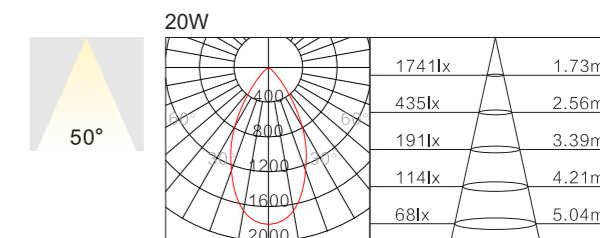

Track Model: **EM-33**

Power: 20W
Lumen: 1460lm
Input voltage: AC 220~240V 50/60Hz
Beam angle: 15°~50° 调节
Color temperature: 2700K~5000K 调节
Surface color: White or Black
CRI: ≥90