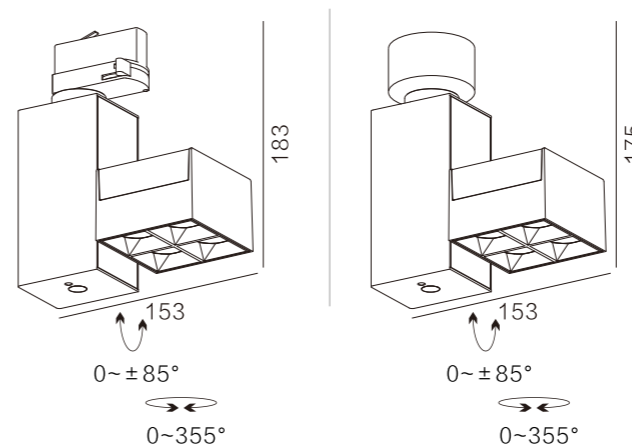

Track Model: **EM-30**

Power: 15W
Lumen: 876lm
Input voltage: AC 220~240V 50/60Hz
Beam angle: 15°/24°/36°
Color temperature: 2700K/3000K/4000K
Surface color: White or Black
CRI: ≥90