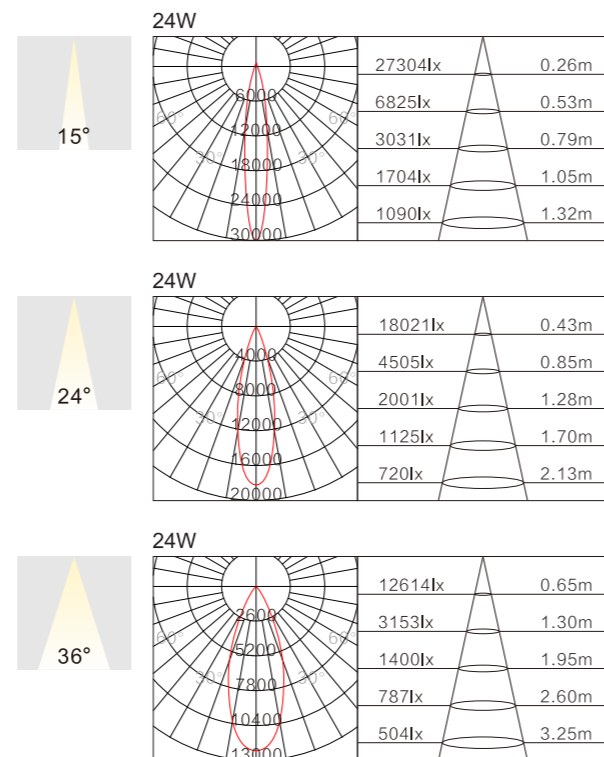

Track Model: **EM-34**

Power: 12W  
 Lumen: 813lm  
 Input voltage: AC 220~240V 50/60Hz  
 Beam angle: 5°  
 Color temperature: 2700K/3000K/4000K  
 Surface color: White or Black  
 CRI: ≥90

Track Model: **EM-33**

Track Model: **EM-30**

Power: 15W  
 Lumen: 876lm  
 Input voltage: AC 220~240V 50/60Hz  
 Beam angle: 15°/24°/36°  
 Color temperature: 2700K/3000K/4000K  
 Surface color: White or Black  
 CRI: ≥90

Model: **EML-0520**

Power: 20W

Lumen: 1890lm

Input voltage: AC 220~240V 50/60Hz

Beam angle: 8°/10°/15°/24°

Color temperature: 2700K/3000K/4000K

Surface color: White or Black

CRI: ≥90

**EML-0512**

Power: 20W

Lumen: 1890lm

Input voltage: AC 220~240V 50/60Hz

Beam angle: 8°/10°/15°/24°

Color temperature: 2700K~5000K

Surface color: White or Black

CRI: ≥90

**EML-0120**