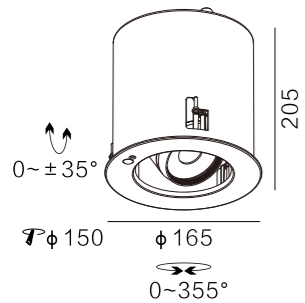

Track Model: **EM-30**

Power: 15W  
 Lumen: 876lm  
 Input voltage: AC 220~240V 50/60Hz  
 Beam angle: 15°/24°/36°  
 Color temperature: 2700K/3000K/4000K  
 Surface color: White or Black  
 CRI: ≥90

Model: **EML-0520**

Power: 20W

Lumen: 1890lm

Input voltage: AC 220~240V 50/60Hz

Beam angle: 8°/10°/15°/24°

Color temperature: 2700K/3000K/4000K

Surface color: White or Black

CRI: ≥90

**EML-0512**