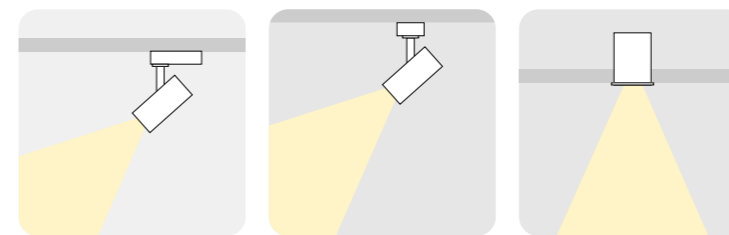

安装方式
Installation mode