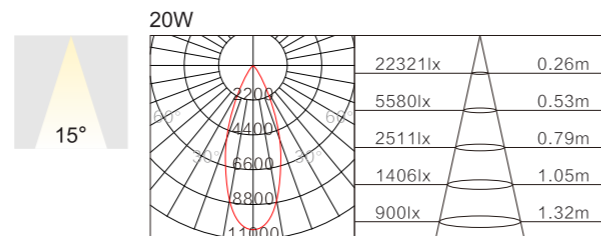

EML-0512

12W

813lm

AC 220~240V 50/60Hz

5°

2700K/3000K/4000K

White or Black

≥90