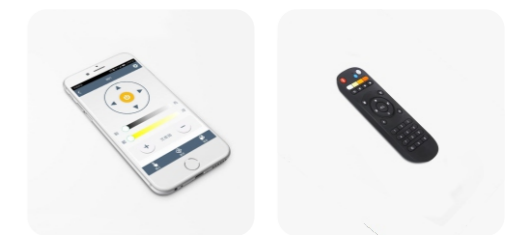

控制方式
Control mode