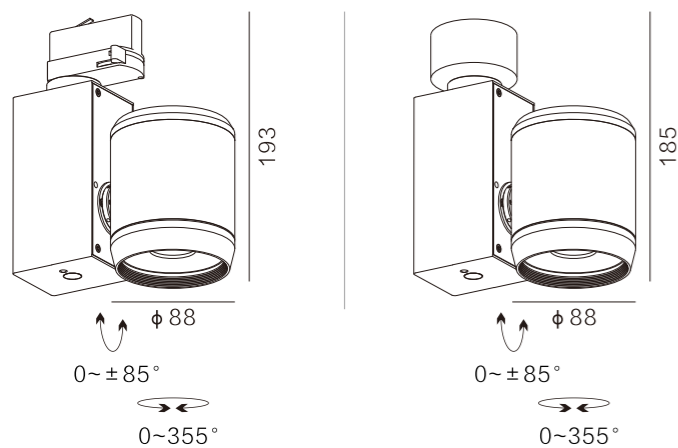

Track Model: **EM-32**

Power: 24W
Lumen: 1752lm
Input voltage: AC 220~240V 50/60Hz
Beam angle: 10°/24°/36°
Color temperature: 2700K/3000K/4000K
Surface color: White or Black
CRI: ≥90