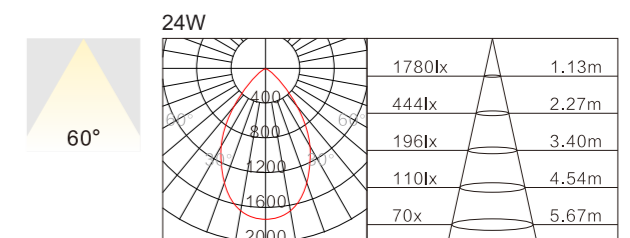

Track Model: **EM-35**

Power: 24W
Lumen: 1560lm
Input voltage: AC 220~240V 50/60Hz
Beam angle: 15°~50° 调节
Color temperature: 2700K~5000K 调节
Surface color: White or Black
CRI: ≥90