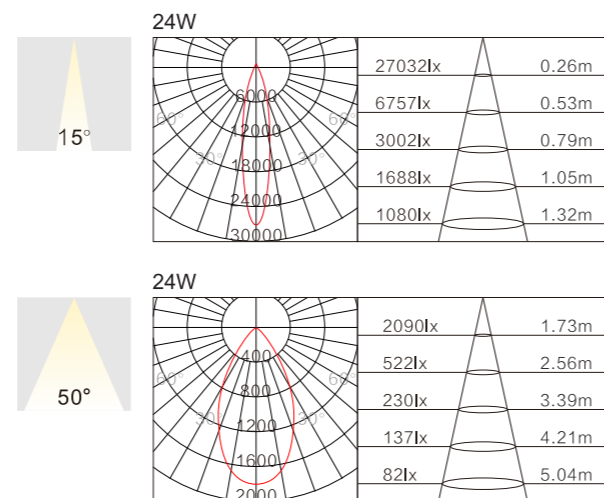

Power: 20W

Lumen: 1890lm

Input voltage: AC 220~240V 50/60Hz

Beam angle: 8°/10°/15°/24°

Color temperature: 2700K/3000K/4000K

Surface color: White or Black

CRI: ≥90

**EML-0512**

Power: 20W

Lumen: 1890lm

Input voltage: AC 220~240V 50/60Hz

Beam angle: 8°/10°/15°/24°

Color temperature: 2700K~5000K

Surface color: White or Black

CRI: ≥90

**EML-0120**

2700-5000K  
5%-100%  
15°~50°

Track Model: **EM-15**

Power: Max.24W  
Lumen: Max.1704lm  
Input voltage: AC 220~240V 50/60Hz  
Beam angle: 15°~50°  
Color temperature: 2700K/3000K/4000K  
Surface color: White or Black  
CRI: ≥90