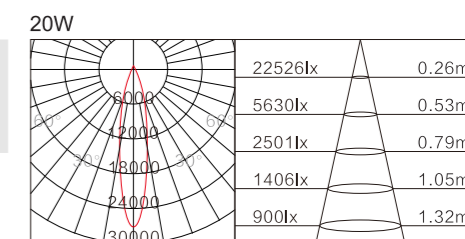

Track Model: **EM-33**

Power: 20W
Lumen: 1460lm
Input voltage: AC 220~240V 50/60Hz
Beam angle: 15°~50° 调节
Color temperature: 2700K~5000K 调节
Surface color: White or Black
CRI: ≥90