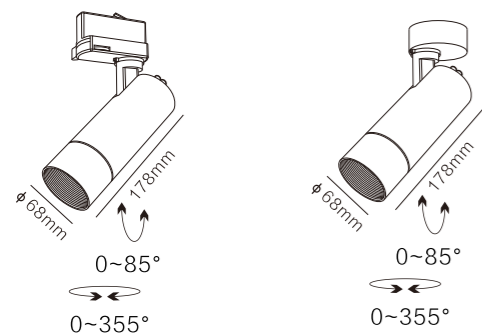

2700-5000K  
5%-100%  
15°~50°

Track Model: **EM-15**

Power: Max.24W  
Lumen: Max.1704lm  
Input voltage: AC 220~240V 50/60Hz  
Beam angle: 15°~50°  
Color temperature: 2700K/3000K/4000K  
Surface color: White or Black  
CRI: ≥90