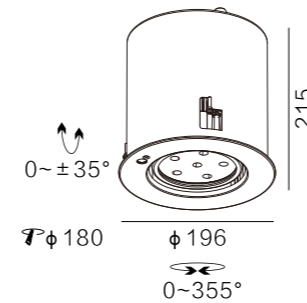

Power: 20W

Lumen: 1890lm

Input voltage: AC 220~240V 50/60Hz

Beam angle: 8°/10°/15°/24°

Color temperature: 2700K~5000K

Surface color: White or Black

CRI: ≥90

**EML-0120**