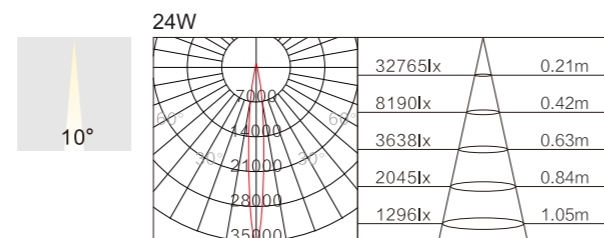

Track Model: **EM-32**

Power: 24W
Lumen: 1752lm
Input voltage: AC 220~240V 50/60Hz
Beam angle: 10°/24°/36°
Color temperature: 2700K/3000K/4000K
Surface color: White or Black
CRI: ≥90