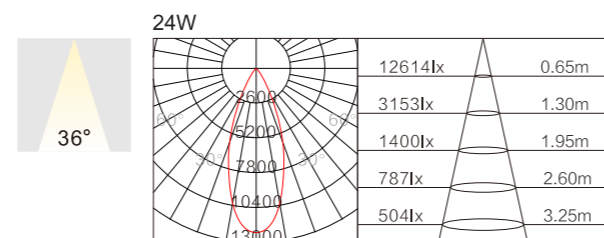

Track Model: **EM-32**

Power: 24W
Lumen: 1752lm
Input voltage: AC 220~240V 50/60Hz
Beam angle: 10°/24°/36°
Color temperature: 2700K/3000K/4000K
Surface color: White or Black
CRI: ≥90